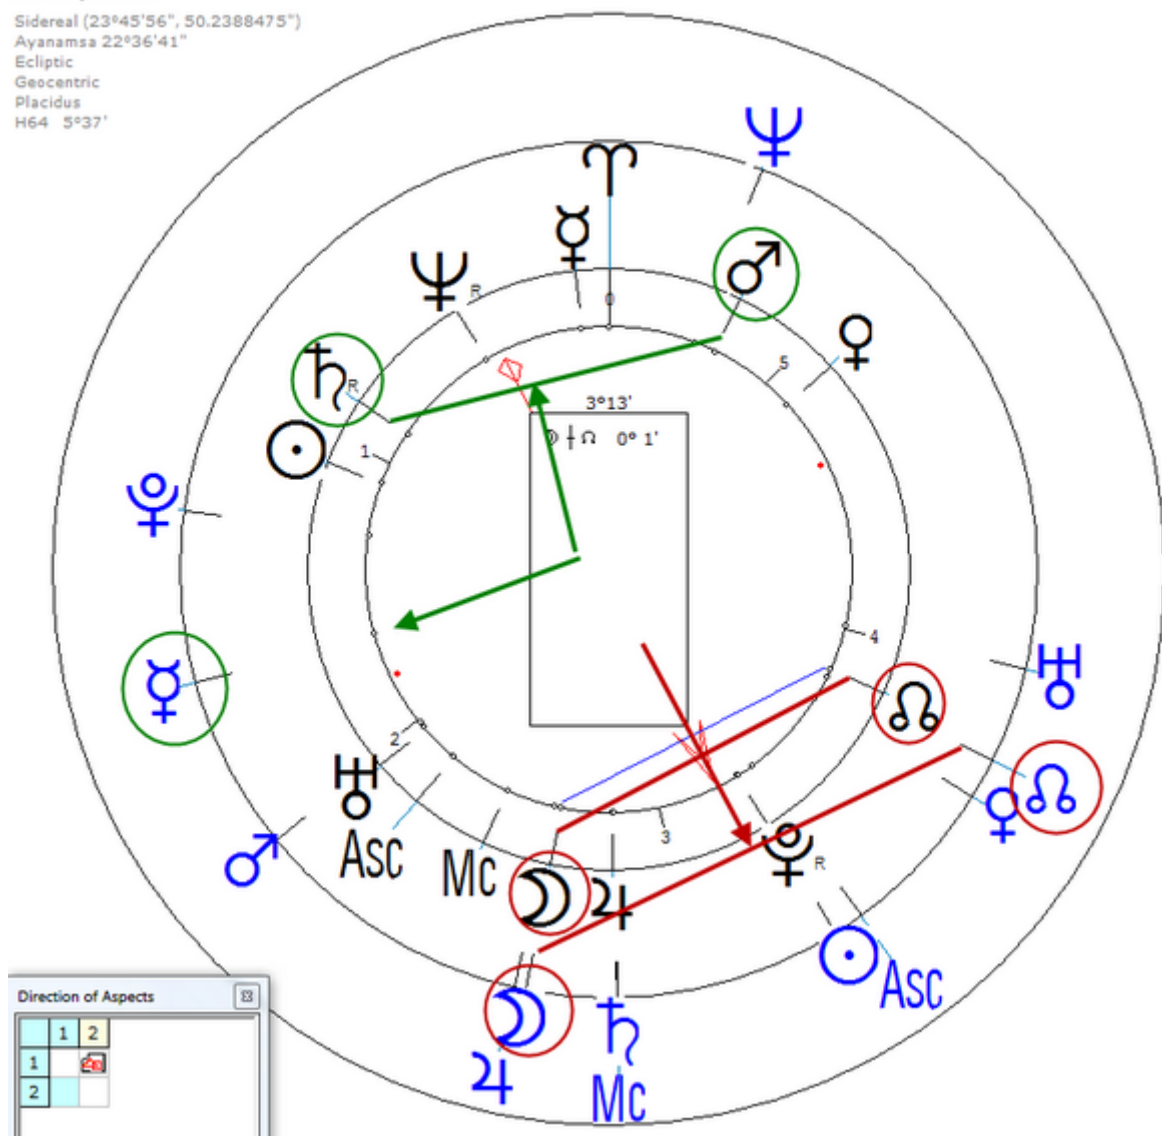

Bastide, Denise

23 December 1916 at 08:00 (= 08:00 AM) Aurillac, France, 44n56, 2e26
French politician.

<https://www.astro.com/astro-databank/Bastide,_Denise>

She committed suicide on 1 March 1952 in Paris

Progressed Lunar Return (Harmonic 64)

Lunar $\text{D}/\text{♋} = \text{D}_n/\text{♋}_n$

Lunar $\text{♀} = \text{♂}_n/\text{♁}_n$

Lunar $\text{♁}/\text{♁} = \text{♋}_n$

Bastide, Denise
23 December 1916 Sat 8:00 (GMT) 44n56 2e26
Aurillac, France
Sidereal (23°45'56", 50.2388475°)
Ayanamsa 22°36'41"
Ecliptic
Geocentric
Placidus
H64 5°37'